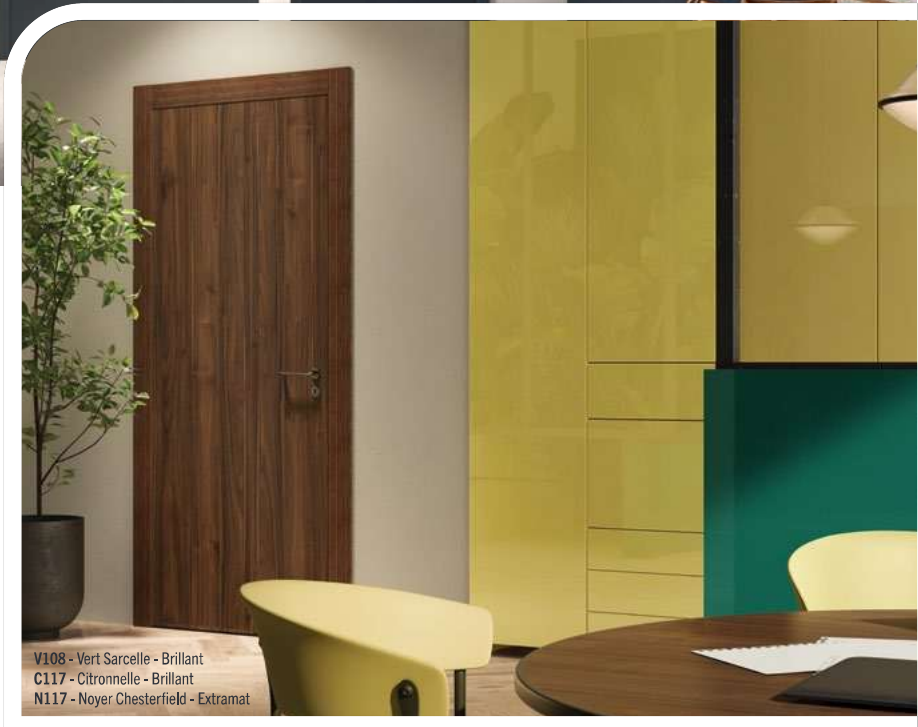

V108 - Vert Sarcelle - Brillant
C117 - Citronnelle - Brillant
N117 - Noyer Chesterfield - Extramat